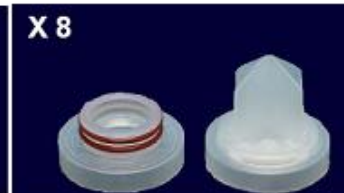

Attacchi Cartucce Filtrazione Liquidi

No end caps

Soft gaskets
(polyethylene)

End caps
with gaskets

222 O-rings
and flat end

222 O-rings
and fin end

226 O-rings, bayonet
and flat end

226 O-rings, bayonet
and fin end